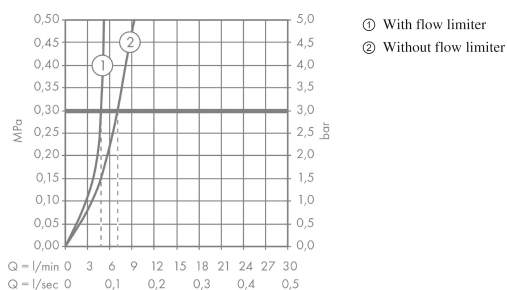

Talis E
Single lever basin mixer 240 without waste set
 Surfaces: **Chrome** Article Number: **71717000**

Description

product features

- ComfortZone 240
- projection 183 mm
- spray type: normal spray
- maximum flow rate at 3 bar: 5 l/min
- ceramic cartridge
- temperature limitation adjustable
- suitable for continuous flow water heaters
- connection type: G 3/8 connections
- connection dimension: DN15

Technology

Design awards

Product image

Scale drawing

Flowchart

Talis E
Single lever basin mixer 240 without waste set
 Surfaces: **Chrome** Article Number: **71717000**

Exploded Drawing

Year of production: >10/15