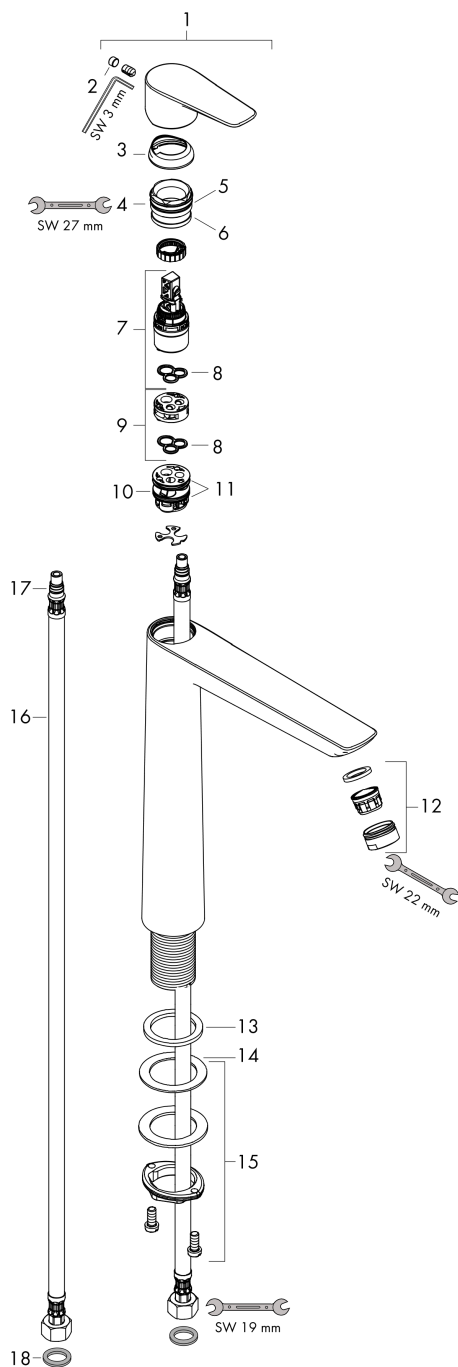

Talis E
Single lever basin mixer 240 without waste set
 Surfaces: **Chrome** Article Number: **71717000**

Description

product features

- ComfortZone 240
- projection 183 mm
- spray type: normal spray
- maximum flow rate at 3 bar: 5 l/min
- ceramic cartridge
- temperature limitation adjustable
- suitable for continuous flow water heaters
- connection type: G 3/8 connections
- connection dimension: DN15

Technology

Design awards

Product image

Scale drawing

Flowchart

Talis E
Single lever basin mixer 240 without waste set
 Surfaces: **Chrome** Article Number: **71717000**

Exploded Drawing

Year of production: >10/15

Talis E
Single lever basin mixer 240 without waste set
 Surfaces: **Chrome** Article Number: **71717000**

Spare part list

Year of production: >10/15

Pos.	Description	Article Number	Price	PU
1	handle	92687000	-	1
2	screw cover	95704000	-	1
3	flange	92625000	-	1
4	nut	92689000	-	1
5	O-ring 25x1,5	98146000	-	1
6	O-ring 27x1,5	92527000	-	1
7	cartridge, assy	97685000	-	1
8	seal	98865000	-	1
9	adapter for cartridge	92628000	-	1
10	adapter for cartridge	98866000	-	1
11	O-ring 23x2	98398000	-	1
12	aerator M24x1 (5 l/min)	13185000	-	1
13	flat seal	98749000	-	1
14	fixing set (Ø 32)	13961000	-	1
15	lever collar	97548000	-	1
16	connection hose 600 mm M8x0,75 G3/8	96556000	-	1
17	O-ring 7x1,5	98422000	-	1
18	sealing set	95581000	-	1
a	fixation extension 35 mm	13898000	-	1