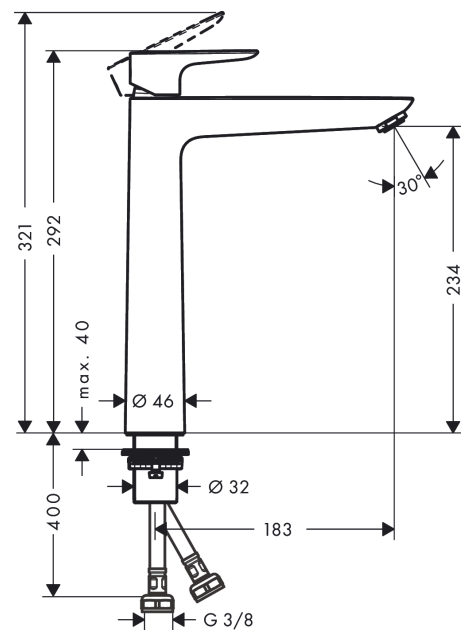

Talis E
Single lever basin mixer 240 without waste set
 Surfaces: **Chrome** Article Number: **71717000**

Description

product features

- ComfortZone 240
- projection 183 mm
- spray type: normal spray
- maximum flow rate at 3 bar: 5 l/min
- ceramic cartridge
- temperature limitation adjustable
- suitable for continuous flow water heaters
- connection type: G 3/8 connections
- connection dimension: DN15

Technology

Design awards

Product image

Scale drawing

Flowchart

Talis E
Single lever basin mixer 240 without waste set
 Surfaces: **Chrome** Article Number: **71717000**

Exploded Drawing

Year of production: >10/15

Talis E
Single lever basin mixer 240 without waste set
 Surfaces: **Chrome** Article Number: **71717000**

Spare part list

Year of production: >10/15

Pos.	Description	Article Number	Price	PU
1	handle	92687000	-	1
2	screw cover	95704000	-	1
3	flange	92625000	-	1
4	nut	92689000	-	1
5	O-ring 25x1,5	98146000	-	1
6	O-ring 27x1,5	92527000	-	1
7	cartridge, assy	97685000	-	1
8	seal	98865000	-	1
9	adapter for cartridge	92628000	-	1
10	adapter for cartridge	98866000	-	1
11	O-ring 23x2	98398000	-	1
12	aerator M24x1 (5 l/min)	13185000	-	1
13	flat seal	98749000	-	1
14	fixing set (Ø 32)	13961000	-	1
15	lever collar	97548000	-	1
16	connection hose 600 mm M8x0,75 G3/8	96556000	-	1
17	O-ring 7x1,5	98422000	-	1
18	sealing set	95581000	-	1
a	fixation extension 35 mm	13898000	-	1